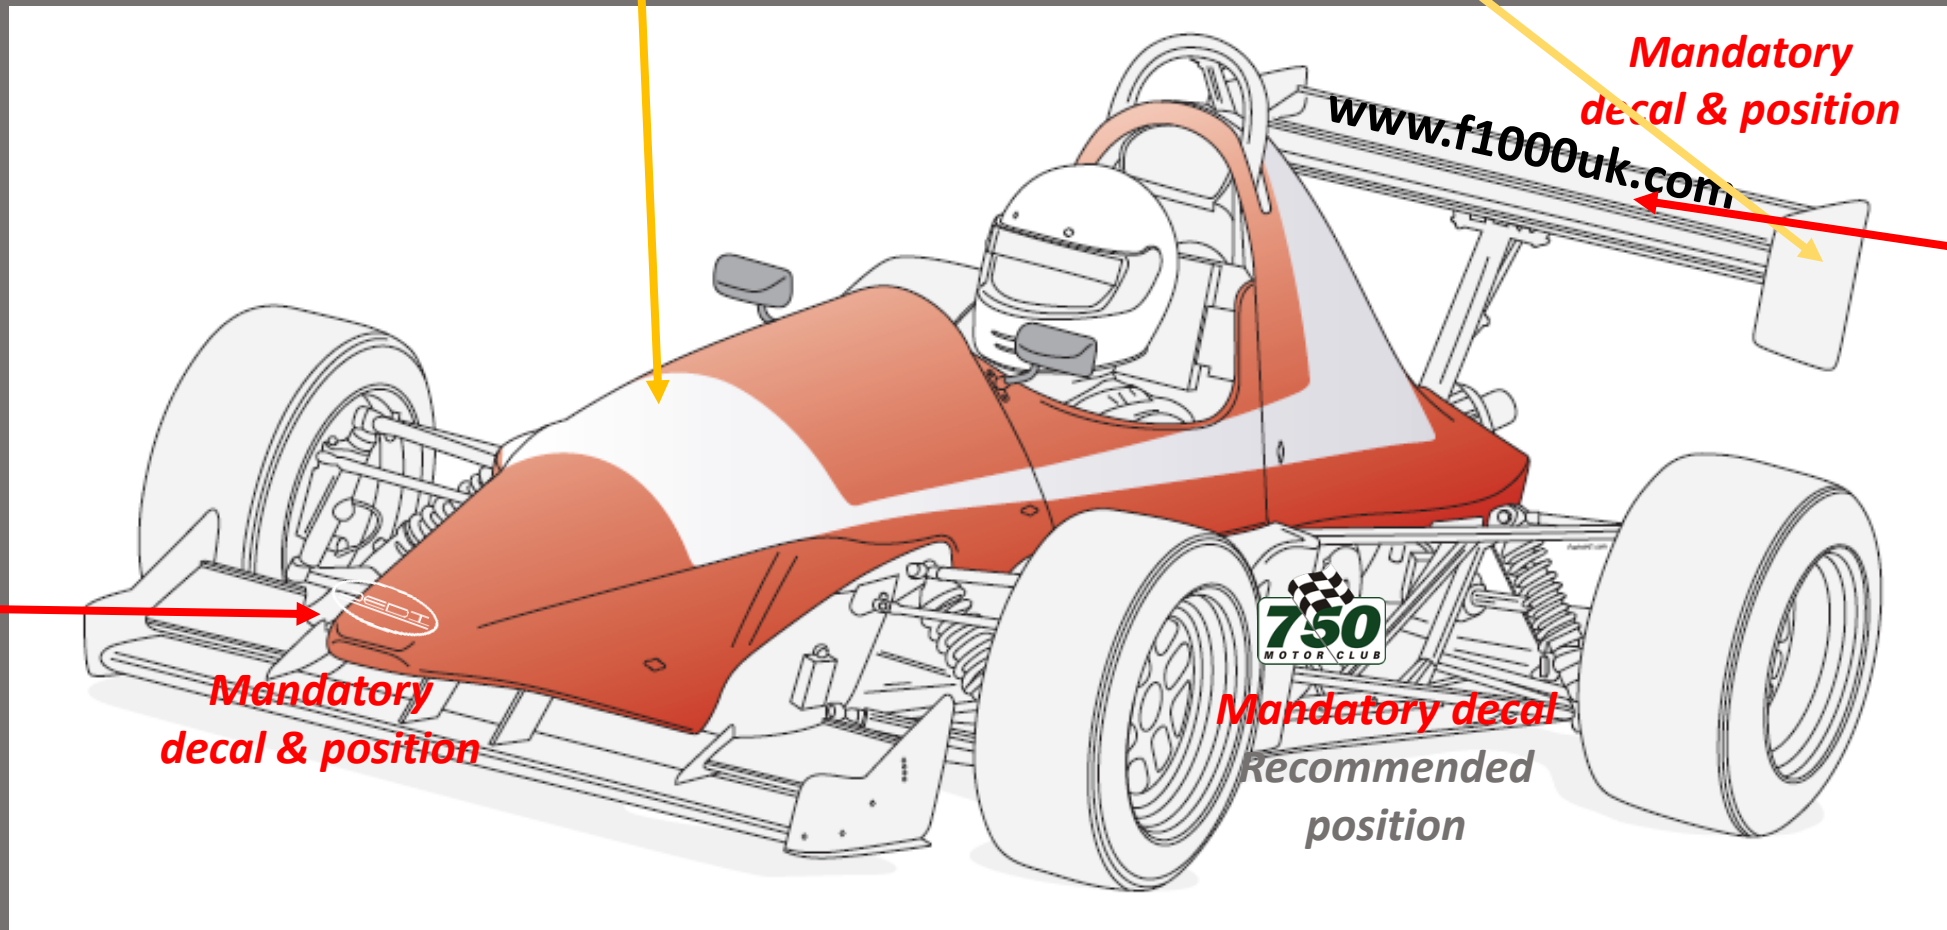

2020 DECAL PLAN

See Regulations Section 5: 5.18

COMPETITOR NUMBERS to meet MS UK J 4 (1)

Alternative Colour options available

Mandatory decal & position

Mandatory decal Recommended position

Mandatory decal & position

www.f1000uk.com

Alternative Colour options available

MANDATORY decals, to be placed one either side of bodywork so visible
Alternative colour options are available on request

Optional